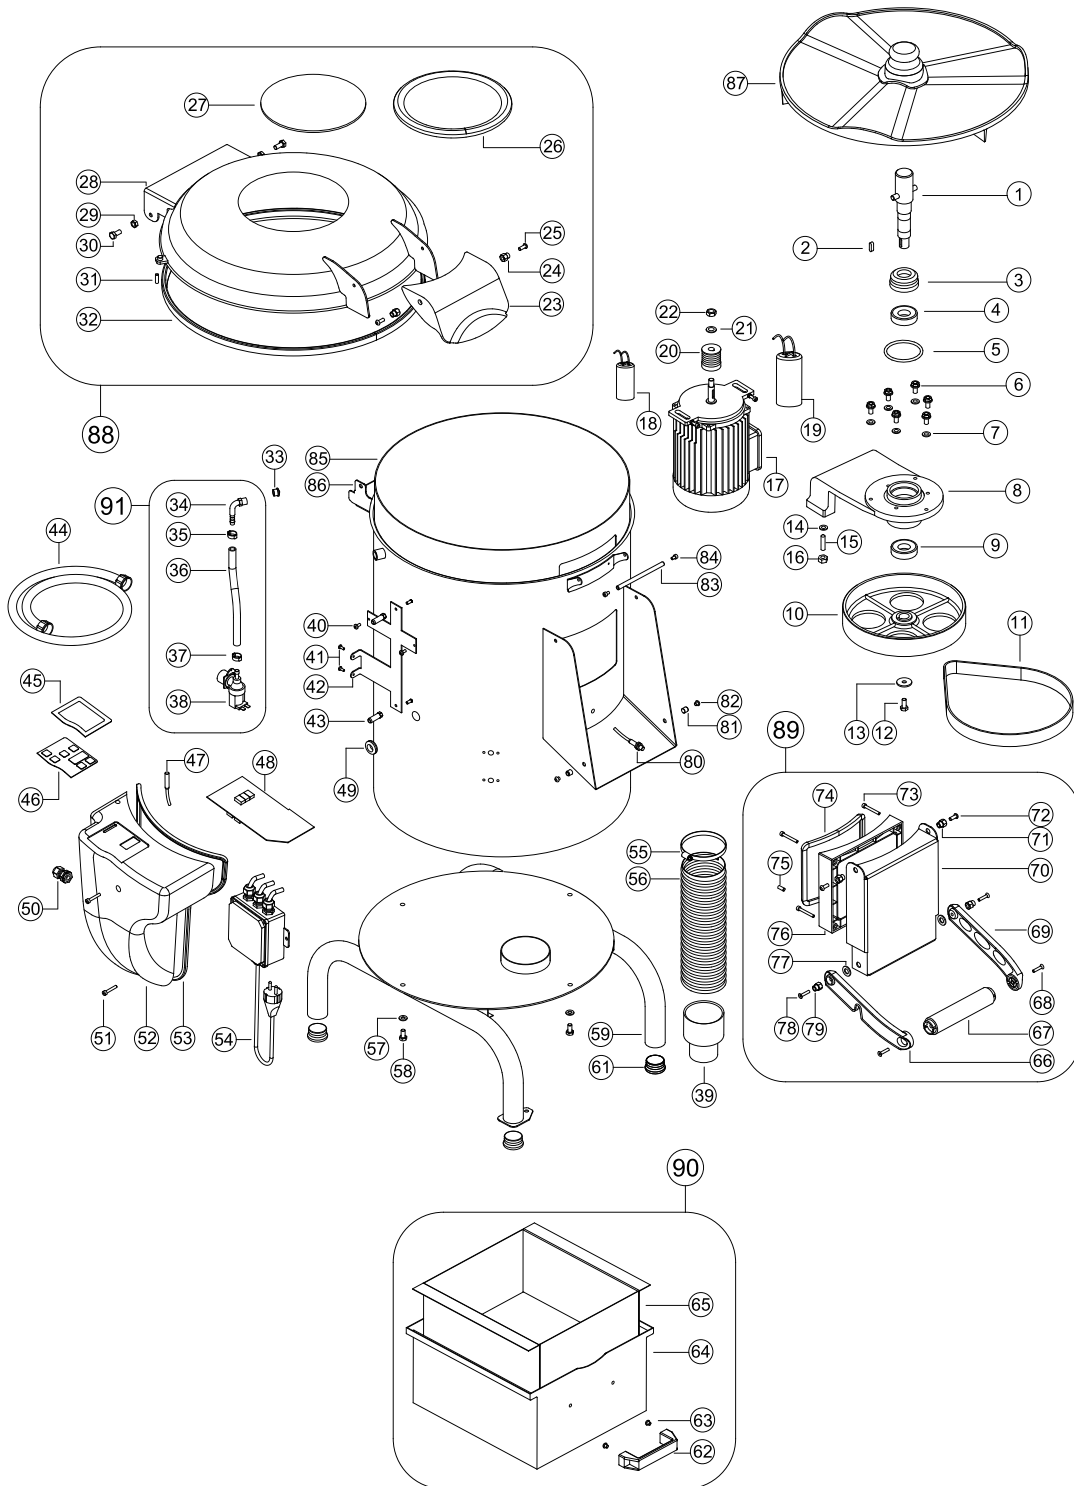

# Parts Breakdown

Model PP-IT-0030 47055

# Parts Breakdown